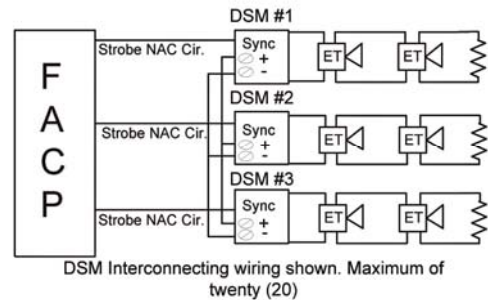

The low profile model offers a choice of field selectable taps, 1/8W to 8W for either 25.0 VRMS or 70.0 VRMS audio systems. The low profile design incorporates a high efficiency speaker for maximum output at minimum power across a frequency range of 400 Hz to 4000 Hz and features a sealed back construction for extra protection and improved audibility. The low profile speaker strobes can provide non-synchronized operation when directly connected to the Fire Alarm Control Panel, or synchronized strobe operation when used in conjunction with a Wheelock Sync Module (SM), Dual Sync Module (DSM), or Wheelock Power Supplies (PS-12/24-8CP and PS-12/24-8MP) with built-in patented sync protocol. The strobes use a Xenon flashtube with solid state circuitry enclosed in a rugged Lexan lens to provide maximum visibility and reliability for effective visible signaling.

**ET70WP
Wall Mount**

**ET70WP
Ceiling Mount**

Features:

- **Designed to meet or exceed NFPA/ UFC/ANSI 117.1/OSHA Part 29, 1910.165, and ADA requirements.**
- **UL Standard 1638 and UL Standard 464 listed with extended temperature range of -31°F to 150°F (-35°C to 66°C)**
- **24 VDC with new UL "Regulated" Voltage Range: 16-33 VDC using filtered DC or unfiltered FWR voltage**
- **Sync/Non-Sync strobe. Synchronize strobe with Series SM, DSM Sync Modules or PS-12/24-8CP and PS-12/24-8MP Power Supplies with built-in patented sync protocol**
- **IN and OUT wiring termination that accepts two #12-18 AWG wires at each terminal**
- **Inputs are polarized for compatibility with industry standard reverse polarity supervision**

*Per UL 1638 @ 78°F (75cd @ -31°F).

SERIES ETWP SPEAKER & STROBE OPERATE INDEPENDENTLY (NON-SYNC OR SYNC)

SERIES ETWP SPEAKER STROBES SYNCHRONIZED W/MULTIPLE DSM MODULES

SERIES ETWP SPEAKER STROBE APPLIANCES SYNCHRONIZED W/DSM MODULE SINGLE CLASS "A"