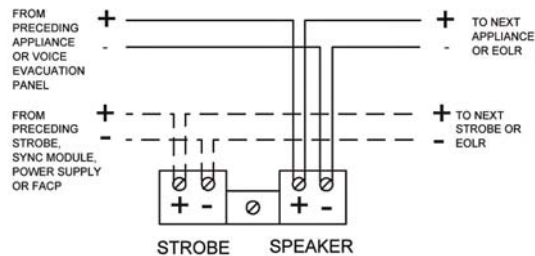

The low profile model offers a choice of field selectable taps, 1/8W to 8W for either 25.0 VRMS or 70.0 VRMS audio systems. The low profile design incorporates a high efficiency speaker for maximum output at minimum power across a frequency range of 400 Hz to 4000 Hz and features a sealed back construction for extra protection and improved audibility. The low profile speaker strobes can provide non-synchronized operation when directly connected to the Fire Alarm Control Panel, or synchronized strobe operation when used in conjunction with a Wheelock Sync Module (SM), Dual Sync Module (DSM), or Wheelock Power Supplies (PS-12/24-8CP and PS-12/24-8MP) with built-in patented sync protocol. The strobes use a Xenon flashtube with solid state circuitry enclosed in a rugged Lexan lens to provide maximum visibility and reliability for effective visible signaling.

**ET70WP
Wall Mount**

**ET70WP
Ceiling Mount**

Features:

- **Designed to meet or exceed NFPA/ UFC/ANSI 117.1/OSHA Part 29, 1910.165, and ADA requirements.**
- **UL Standard 1638 and UL Standard 464 listed with extended temperature range of -31°F to 150°F (-35°C to 66°C)**
- **24 VDC with new UL "Regulated" Voltage Range: 16-33 VDC using filtered DC or unfiltered FWR voltage**
- **Sync/Non-Sync strobe. Synchronize strobe with Series SM, DSM Sync Modules or PS-12/24-8CP and PS-12/24-8MP Power Supplies with built-in patented sync protocol**
- **IN and OUT wiring termination that accepts two #12-18 AWG wires at each terminal**
- **Inputs are polarized for compatibility with industry standard reverse polarity supervision**

*Per UL 1638 @ 78°F (75cd @ -31°F).

SERIES ETWP SPEAKER & STROBE OPERATE INDEPENDENTLY (NON-SYNC OR SYNC)

SERIES ETWP SPEAKER STROBES SYNCHRONIZED W/MULTIPLE DSM MODULES

SERIES ETWP SPEAKER STROBE APPLIANCES SYNCHRONIZED W/DSM MODULE SINGLE CLASS "A"