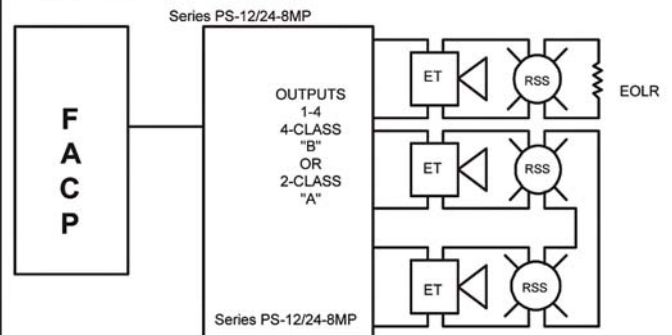

*Per UL 1638 @ 78°F (75cd @ -31°F).

SERIES ETWP SPEAKER & STROBE OPERATE INDEPENDENTLY (NON-SYNC OR SYNC)

SERIES ETWP SPEAKER STROBES SYNCHRONIZED W/MULTIPLE DSM MODULES

SERIES ETWP SPEAKER STROBE APPLIANCES SYNCHRONIZED W/DSM MODULE SINGLE CLASS "A"

SERIES ETWP SPEAKER STROBE APPLIANCES & RSS STROBES SYNCHRONIZED W/PS-12/24-8CP and PS-12/24-8MP

Specifications are provided for information only and are believed to be accurate. However, no responsibility is assumed by King-Fisher Company inc., for their use. Specifications subject to change without notice.