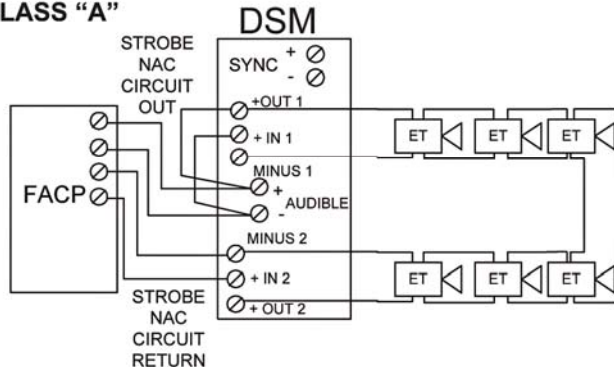

**ET70WP
Wall Mount**

**ET70WP
Ceiling Mount**

Features:

- **Designed to meet or exceed NFPA/ UFC/ANSI 117.1/OSHA Part 29, 1910.165, and ADA requirements.**
- **UL Standard 1638 and UL Standard 464 listed with extended temperature range of -31°F to 150°F (-35°C to 66°C)**
- **24 VDC with new UL "Regulated" Voltage Range: 16-33 VDC using filtered DC or unfiltered FWR voltage**
- **Sync/Non-Sync strobe. Synchronize strobe with Series SM, DSM Sync Modules or PS-12/24-8CP and PS-12/24-8MP Power Supplies with built-in patented sync protocol**
- **IN and OUT wiring termination that accepts two #12-18 AWG wires at each terminal**
- **Inputs are polarized for compatibility with industry standard reverse polarity supervision**

Model	Order Code	Non-Sync	Sync w/ SM, DSM or PS-12/24-8MP	Strobe cd @ -31°F (-35°C)	Strobe cd @ 77°F (25°C)	dBA	Input Voltage	Outdoor Mounting Options*
Speaker/Strobe								
ET70WP-2475W-FR	9077	Yes	Yes	75cd	*180cd	77-93	24	M
ET70WP-2475C-FR	4452	Yes	Yes	75cd	*180cd	77-93	24	M
ET70WP-2475C-FW	4454	Yes	Yes	75cd	*180cd	77-93	24	M
Back Boxes								
		USE WITH						
IOB-R	5046	ET70WP-2475W-FR	N/A	N/A	N/A	N/A	N/A	
Sync Modules and Power Supply								
SM-12/24-R	6369	No	Yes	N/A	N/A	N/A	12 or 24 VDC	W
DSM-12/24-R	6374	No	Yes	N/A	N/A	N/A	12 or 24 VDC	W
PS-12/24-8MP	3046	Yes	Yes	N/A	N/A	N/A	120/220 VAC	N/A
PS-12/24-8CP	3047	Yes	Yes	N/A	N/A	N/A	120/220 VAC	N/A

*Per UL 1638 @ 78°F (75cd @ -31°F).

SERIES ETWP SPEAKER & STROBE OPERATE INDEPENDENTLY (NON-SYNC OR SYNC)

SERIES ETWP SPEAKER STROBES SYNCHRONIZED W/MULTIPLE DSM MODULES

SERIES ETWP SPEAKER STROBE APPLIANCES SYNCHRONIZED W/DSM MODULE SINGLE CLASS "A"

SERIES ETWP SPEAKER STROBE APPLIANCES & RSS STROBES SYNCHRONIZED W/PS-12/24-8CP and PS-12/24-8MP

Specifications are provided for information only and are believed to be accurate. However, no responsibility is assumed by King-Fisher Company inc., for their use. Specifications subject to change without notice.